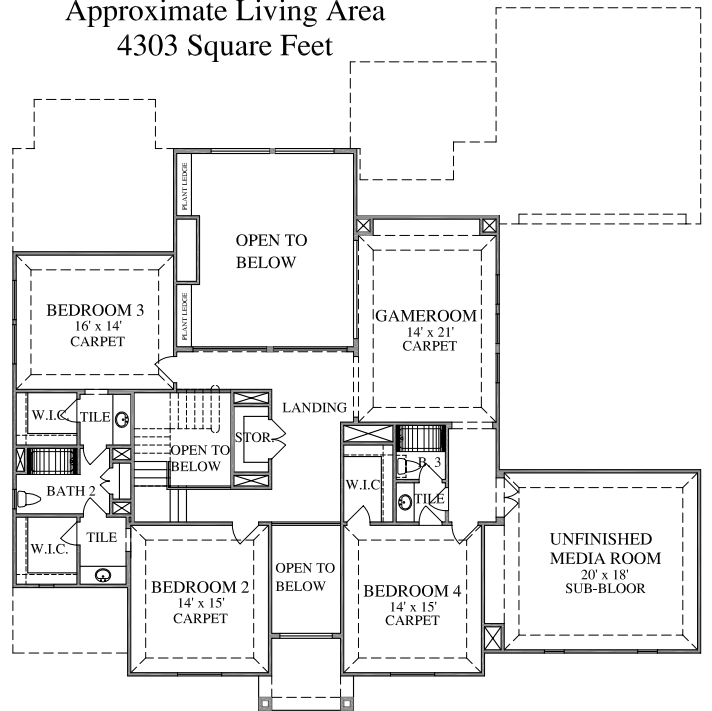

Westport

Designer Series

Plan 4303-HM Elevation A

Approximate Living Area
4303 Square Feet

First Floor

Second Floor

Conceptional rendering, design may vary without notice. Nothing presented on this rendering shall obligate Westport Homes, Inc. This rendering should not be the sole basis for a decision to purchase.