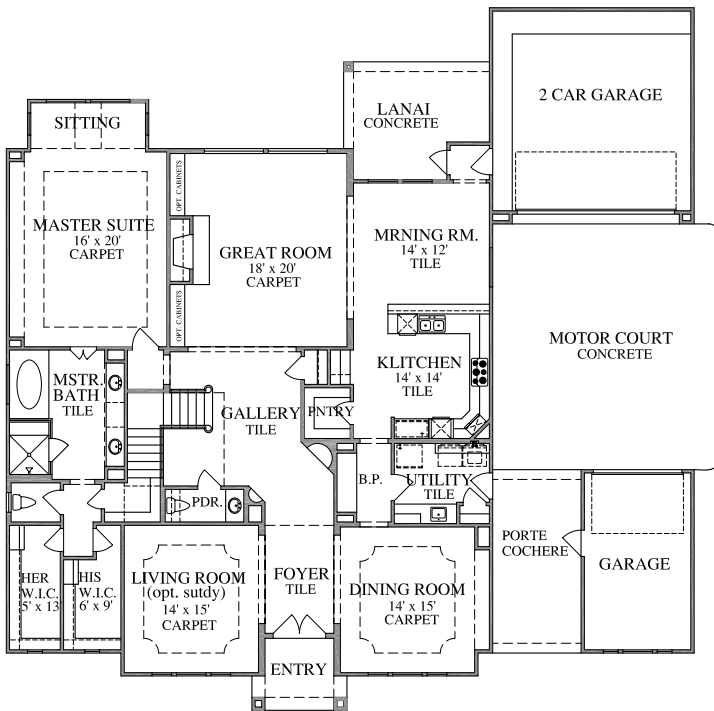

Westport

Designer Series

Plan 4303-HM Elevation A

Approximate Living Area
4303 Square Feet

First Floor

Second Floor

Conceptional rendering, design may vary without notice. Nothing presented on this rendering shall obligate Westport Homes, Inc. This rendering should not be the sole basis for a decision to purchase.